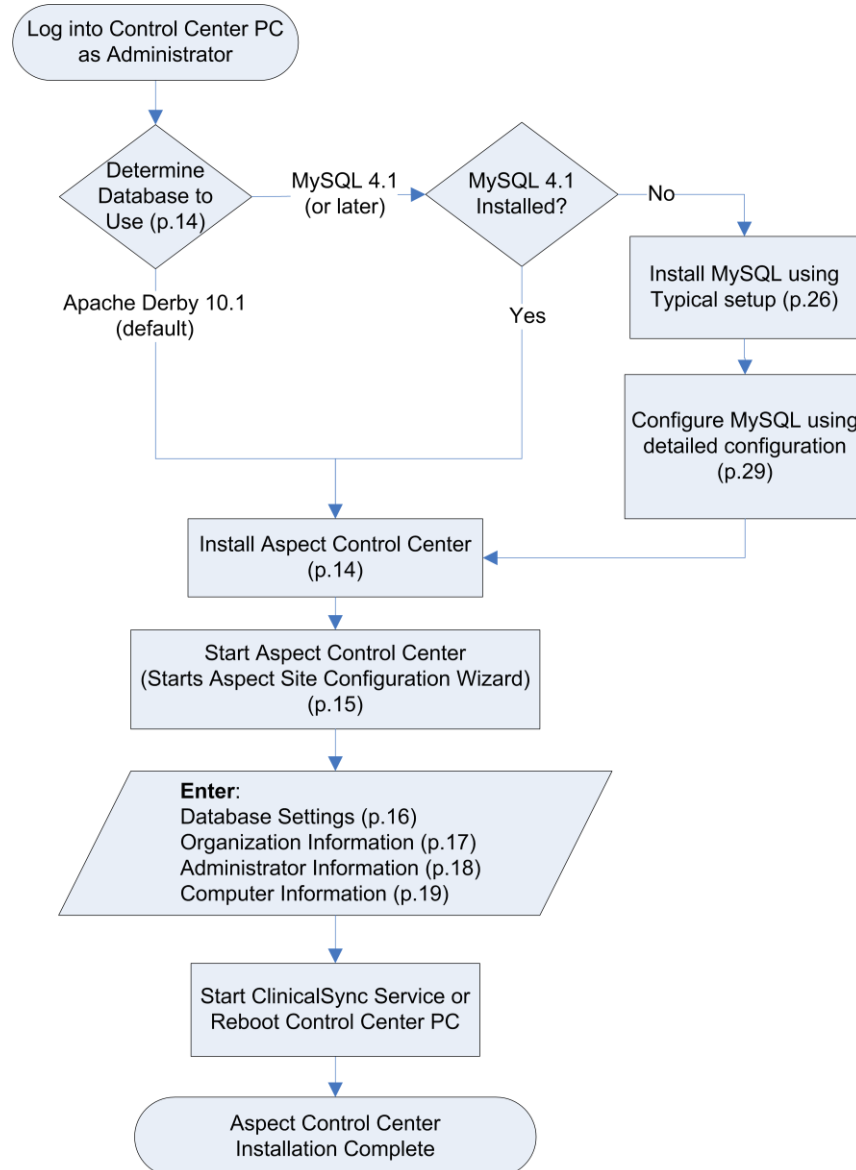

## Aspect Systems Hardware Setup

The Aspect System can be configured as an independent network, as part of a campus network, or as systems distributed across the Internet. In all cases, **the Control Center computer must have a static IP** in order for the Rating Stations to connect and synchronize data.

### Sample Hardware for the Aspect System

---

The following chart lists examples of available computers and network equipment that meet the minimum requirements of the Aspect System. For more information about the specific requirements of the Aspect Control Center and Rating Station, see the *Aspect Systems Installation Guide*.

<u>Function</u>	<u>Minimum Requirements</u>	<u>Example</u>
Control Center	512MB RAM, 30 GB hard drive, 10/100 Ethernet	Desktop: Dell Dimension 2400
Rating Station	512MB RAM, 10 GB hard drive, 10/100 Ethernet	Tablet: HP tc1100, Motion M1300 Laptop: Dell Latitude 100L Desktop: Dell Dimension 2400
Network Switch	4-Port 10 Mbps	Netgear 10/100 4-port switch, Gigafast 10/100 8-port switch, 3Com 10/100 4-port switch

## Aspect Control Center Installation

The following flow chart illustrates the installation process for the Aspect Control Center. Detailed instructions for installing the Aspect Control Center can be found in the *Aspect Systems Installation Guide*.